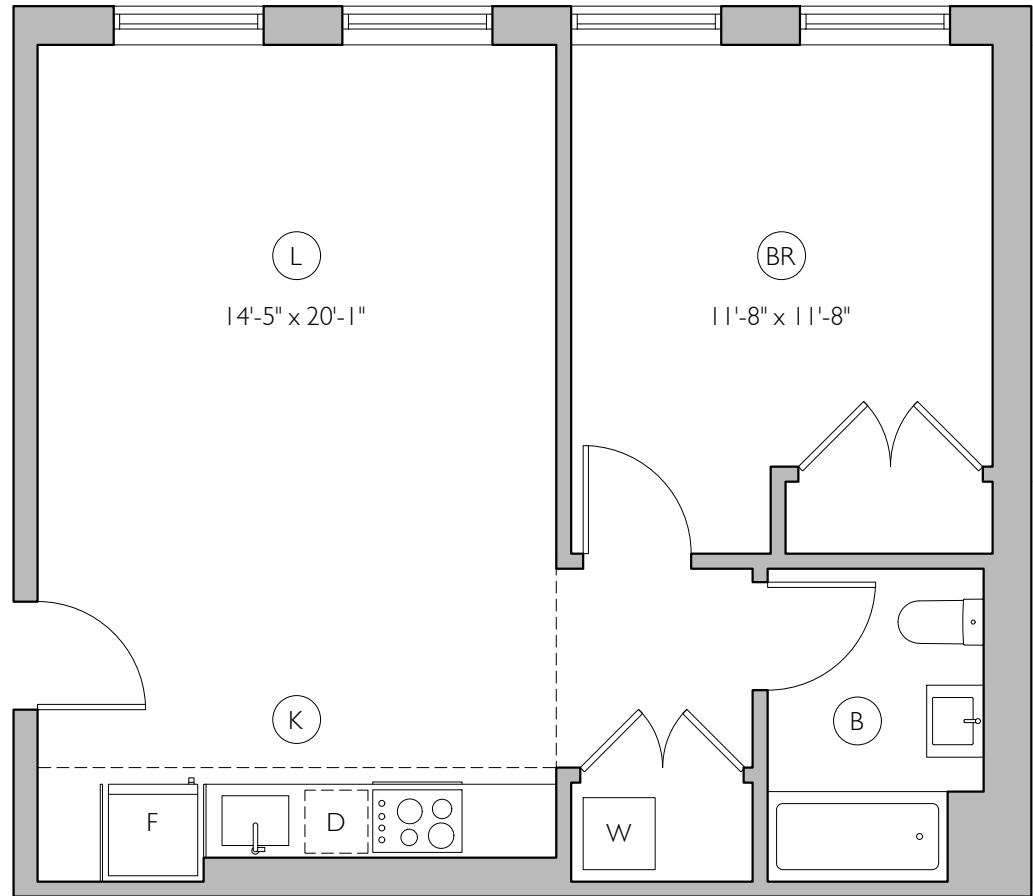

1A - 4A

KEY

- B Bath
- BR Bedroom
- K Kitchen
- L Living / Dining

- D Dishwasher
- F Refrigerator
- W Washer / Dryer

BELLE GARDENS

20 Suydam Place Brooklyn NY 11233
 Block 1709
 Lot 28
 Date 08.27.24

UNITS 1A - 4A

Total Unit Area: 610 SF
 All dimensions are approximate.

1B - 4B

KEY

- B Bath
- BR Bedroom
- K Kitchen
- L Living / Dining

- D Dishwasher
- F Refrigerator
- W Washer / Dryer

BELLE GARDENS

20 Suydam Place Brooklyn NY 11233
 Block 1709
 Lot 28
 Date 08.27.24

UNITS 1B - 4B

Total Unit Area: 610 SF
 All dimensions are approximate.

KEY

- B Bath
- BR Bedroom
- K Kitchen
- L Living / Dining
- D Dishwasher
- F Refrigerator
- W Washer / Dryer

BELLE GARDENS

20 Suydam Place Brooklyn NY 11233
 Block 1709
 Lot 28
 Date 08.27.24

UNIT 1C

Total Unit Area: 789 SF
 All dimensions are approximate.

KEY

- B Bath
- BR Bedroom
- K Kitchen
- L Living / Dining

- D Dishwasher
- F Refrigerator
- W Washer / Dryer

BELLE GARDENS

20 Suydam Place Brooklyn NY 11233
 Block 1709
 Lot 28
 Date 08.27.24