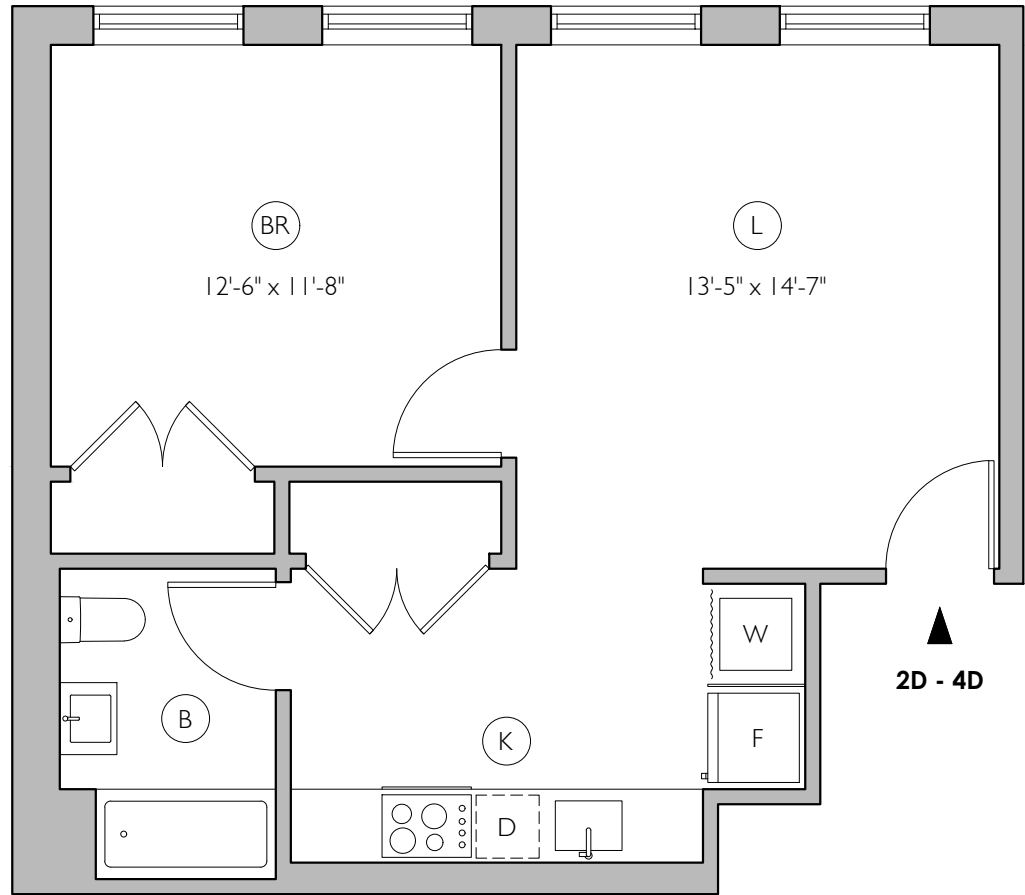

UNITS 1B - 4B

Total Unit Area: 610 SF
 All dimensions are approximate.

KEY

- B Bath
- BR Bedroom
- K Kitchen
- L Living / Dining
- D Dishwasher
- F Refrigerator
- W Washer / Dryer

BELLE GARDENS

20 Suydam Place Brooklyn NY 11233
 Block 1709
 Lot 28
 Date 08.27.24

UNIT 1C

Total Unit Area: 789 SF
 All dimensions are approximate.

KEY

- B Bath
- BR Bedroom
- K Kitchen
- L Living / Dining

- D Dishwasher
- F Refrigerator
- W Washer / Dryer

BELLE GARDENS

20 Suydam Place Brooklyn NY 11233
 Block 1709
 Lot 28
 Date 08.27.24

UNITS 2C - 4C

Total Unit Area: 552 SF
 All dimensions are approximate.

KEY

- B Bath
- BR Bedroom
- K Kitchen
- L Living / Dining

- D Dishwasher
- F Refrigerator
- W Washer / Dryer

BELLE GARDENS

20 Suydam Place Brooklyn NY 11233
 Block 1709
 Lot 28
 Date 08.27.24

UNITS 2D - 4D

Total Unit Area: 552 SF
 All dimensions are approximate.