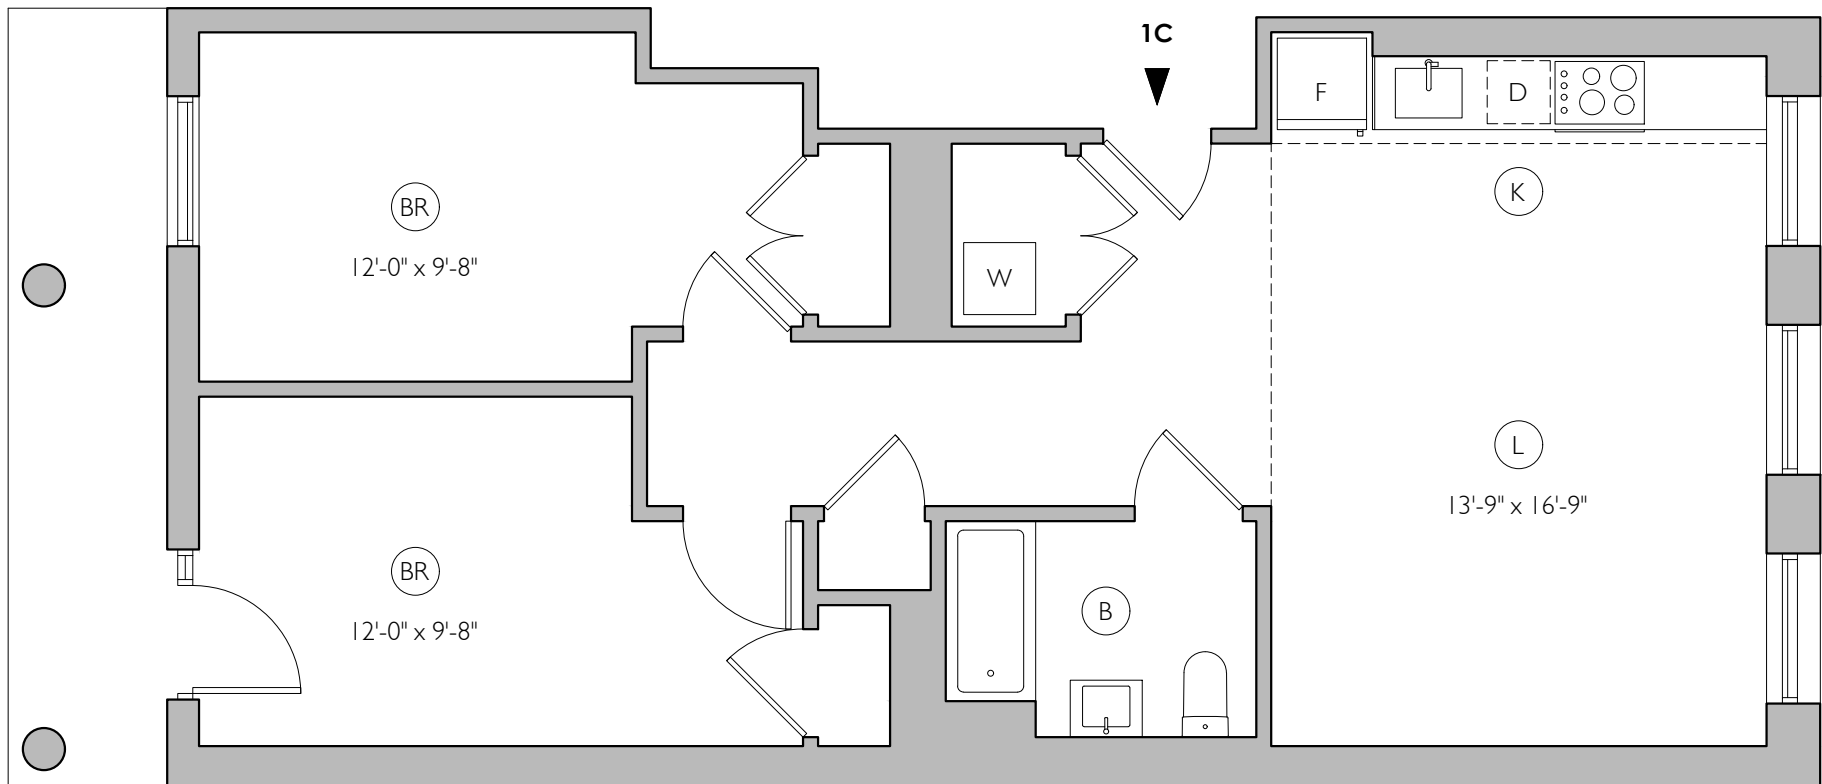

Total Unit Area: 610 SF
 All dimensions are approximate.

1B - 4B

KEY

- B Bath
- BR Bedroom
- K Kitchen
- L Living / Dining

- D Dishwasher
- F Refrigerator
- W Washer / Dryer

BELLE GARDENS

20 Suydam Place Brooklyn NY 11233
 Block 1709
 Lot 28
 Date 08.27.24

UNITS 1B - 4B

Total Unit Area: 610 SF
 All dimensions are approximate.

KEY

- B Bath
- BR Bedroom
- K Kitchen
- L Living / Dining
- D Dishwasher
- F Refrigerator
- W Washer / Dryer

BELLE GARDENS

20 Suydam Place Brooklyn NY 11233
 Block 1709
 Lot 28
 Date 08.27.24

UNIT 1C

Total Unit Area: 789 SF
 All dimensions are approximate.

KEY

- B Bath
- BR Bedroom
- K Kitchen
- L Living / Dining

- D Dishwasher
- F Refrigerator
- W Washer / Dryer

BELLE GARDENS

20 Suydam Place Brooklyn NY 11233
 Block 1709
 Lot 28
 Date 08.27.24

UNITS 2D - 4D

Total Unit Area: 552 SF
 All dimensions are approximate.