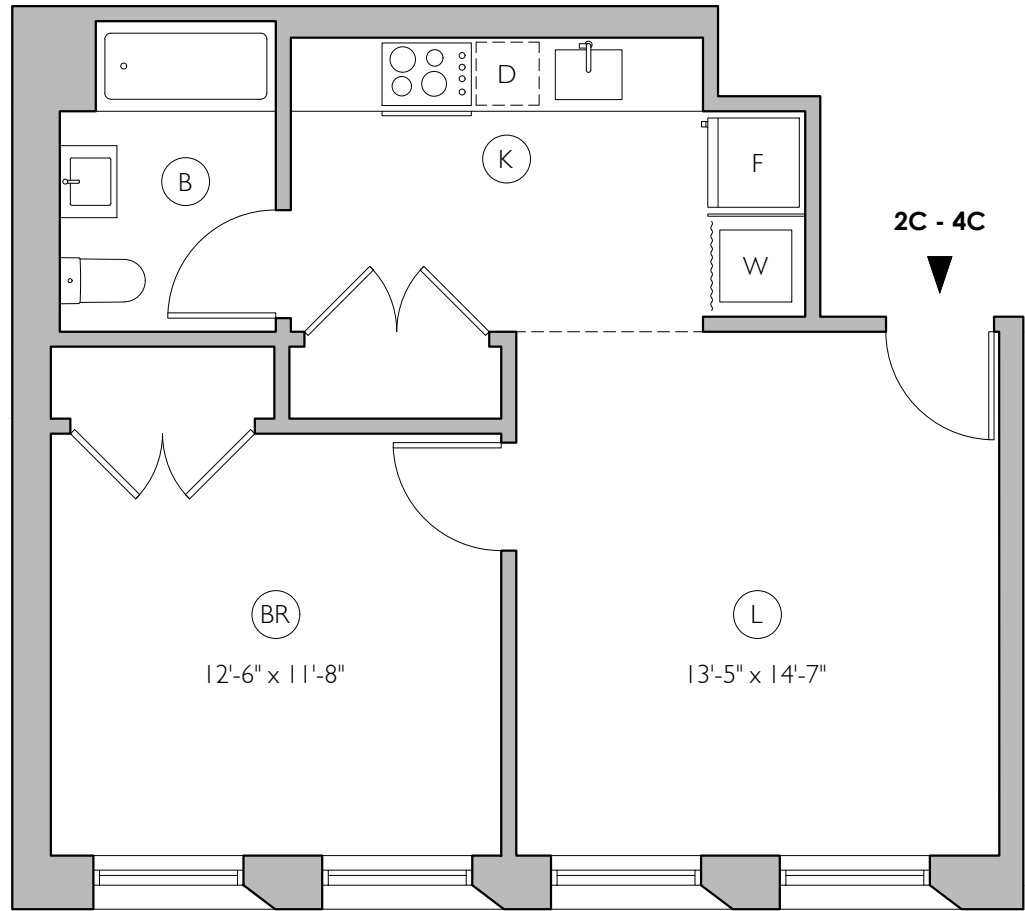

Total Unit Area: 610 SF
 All dimensions are approximate.

1B - 4B

KEY

- B Bath
- BR Bedroom
- K Kitchen
- L Living / Dining

- D Dishwasher
- F Refrigerator
- W Washer / Dryer

BELLE GARDENS

20 Suydam Place Brooklyn NY 11233
 Block 1709
 Lot 28
 Date 08.27.24

UNITS 1B - 4B

Total Unit Area: 610 SF
 All dimensions are approximate.

KEY

- B Bath
- BR Bedroom
- K Kitchen
- L Living / Dining
- D Dishwasher
- F Refrigerator
- W Washer / Dryer

BELLE GARDENS

20 Suydam Place Brooklyn NY 11233
 Block 1709
 Lot 28
 Date 08.27.24

UNIT 1C

Total Unit Area: 789 SF
 All dimensions are approximate.

KEY

- B Bath
- BR Bedroom
- K Kitchen
- L Living / Dining

- D Dishwasher
- F Refrigerator
- W Washer / Dryer

BELLE GARDENS

20 Suydam Place Brooklyn NY 11233
 Block 1709
 Lot 28
 Date 08.27.24

UNITS 2C - 4C

Total Unit Area: 552 SF
 All dimensions are approximate.

KEY

- B Bath
- BR Bedroom
- K Kitchen
- L Living / Dining

- D Dishwasher
- F Refrigerator
- W Washer / Dryer

BELLE GARDENS

20 Suydam Place Brooklyn NY 11233
 Block 1709
 Lot 28
 Date 08.27.24