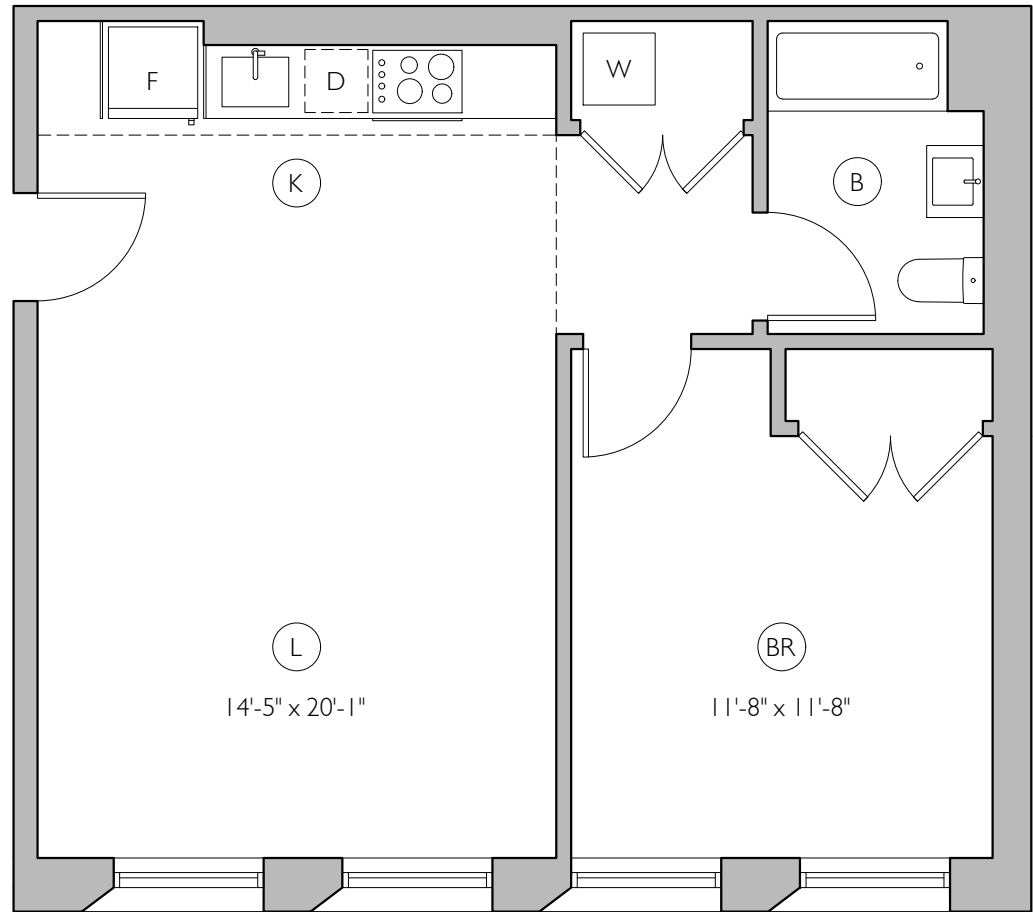

1A - 4A

KEY

- B Bath
- BR Bedroom
- K Kitchen
- L Living / Dining

- D Dishwasher
- F Refrigerator
- W Washer / Dryer

BELLE GARDENS

20 Suydam Place Brooklyn NY 11233
 Block 1709
 Lot 28
 Date 08.27.24

UNITS 1A - 4A

Total Unit Area: 610 SF
 All dimensions are approximate.

1B - 4B

KEY

- B Bath
- BR Bedroom
- K Kitchen
- L Living / Dining

- D Dishwasher
- F Refrigerator
- W Washer / Dryer

BELLE GARDENS

20 Suydam Place Brooklyn NY 11233
 Block 1709
 Lot 28
 Date 08.27.24

UNITS 1B - 4B

Total Unit Area: 610 SF
 All dimensions are approximate.

KEY

- B Bath
- BR Bedroom
- K Kitchen
- L Living / Dining
- D Dishwasher
- F Refrigerator
- W Washer / Dryer

BELLE GARDENS

20 Suydam Place Brooklyn NY 11233
 Block 1709
 Lot 28
 Date 08.27.24

UNIT 1C

Total Unit Area: 789 SF
 All dimensions are approximate.

KEY

- B Bath
- BR Bedroom
- K Kitchen
- L Living / Dining

- D Dishwasher
- F Refrigerator
- W Washer / Dryer

BELLE GARDENS

20 Suydam Place Brooklyn NY 11233
 Block 1709
 Lot 28
 Date 08.27.24