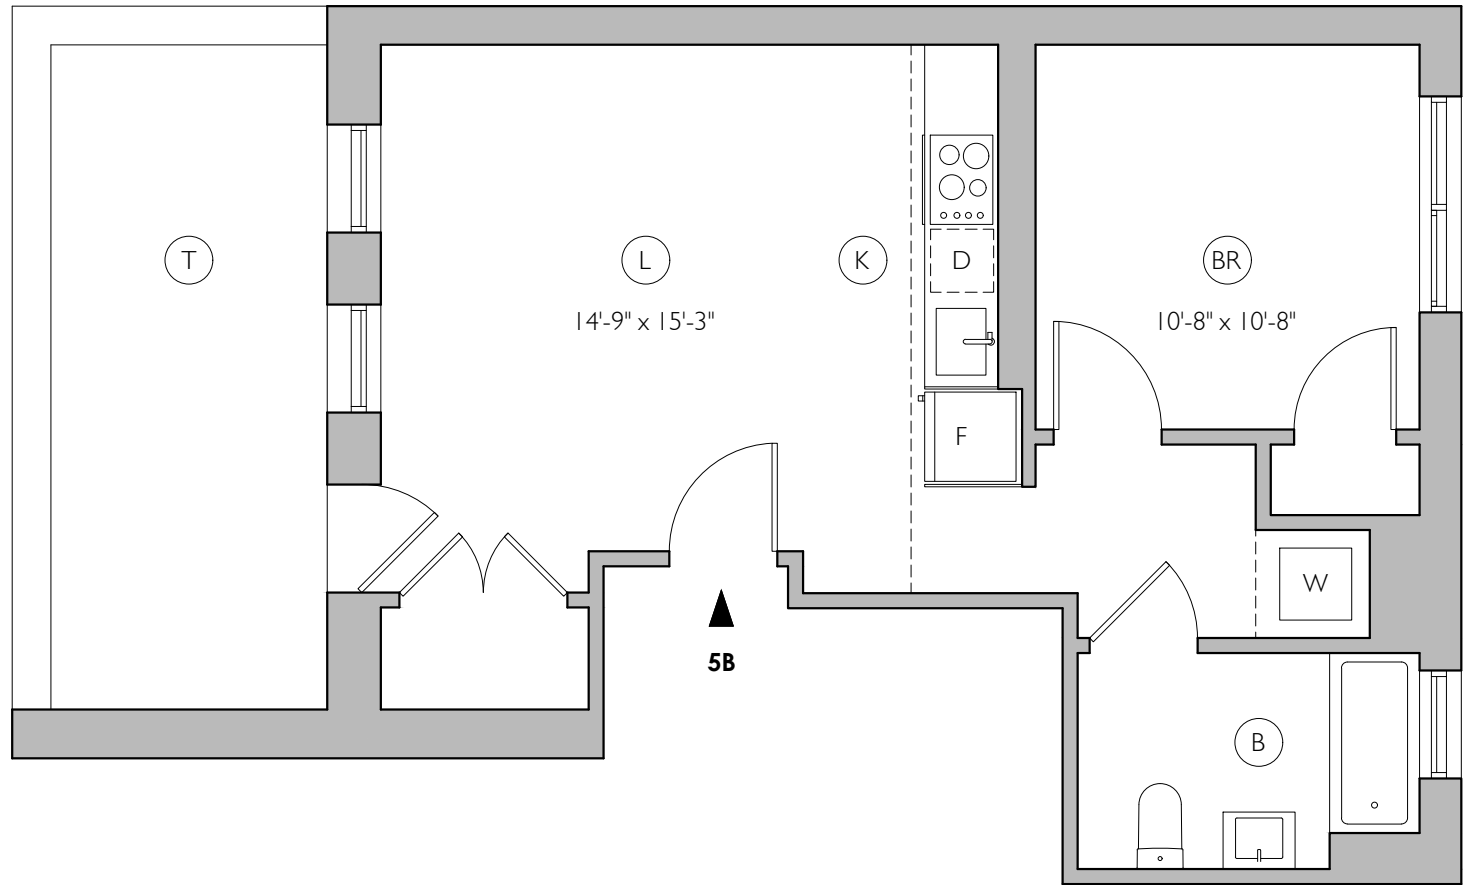

Total Unit Area: 696 SF
 All dimensions are approximate.

KEY

- B Bath
- BR Bedroom
- K Kitchen
- L Living / Dining
- T Terrace

- D Dishwasher
- F Refrigerator
- W Washer / Dryer

BELLE GARDENS

331 Ralph Avenue Brooklyn NY 11233
 Block 1556
 Lot 07
 Date 08.27.24

UNIT 5A

Total Unit Area: 515 SF
 All dimensions are approximate.

KEY

- B Bath
- BR Bedroom
- K Kitchen
- L Living / Dining
- T Terrace

- D Dishwasher
- F Refrigerator
- W Washer / Dryer

BELLE GARDENS

331 Ralph Avenue Brooklyn NY 11233
 Block 1556
 Lot 07
 Date 08.27.24

UNIT 5B

Total Unit Area: 516 SF
 All dimensions are approximate.