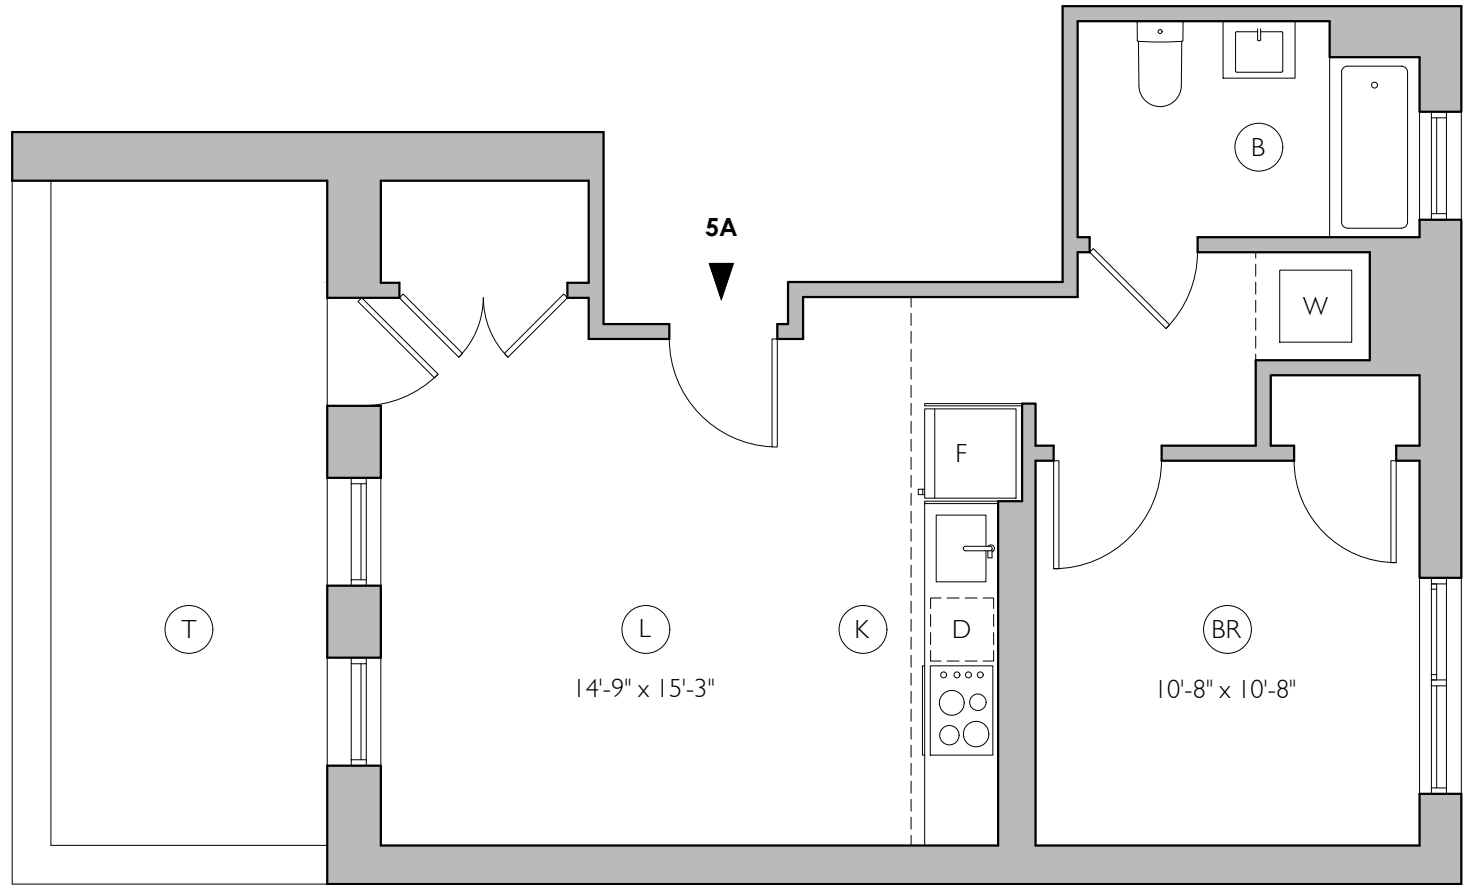

KEY

- B Bath
- BR Bedroom
- K Kitchen
- L Living / Dining
- D Dishwasher
- F Refrigerator
- W Washer / Dryer

BELLE GARDENS

331 Ralph Avenue Brooklyn NY 11233
 Block 1556
 Lot 07
 Date 08.27.24

UNITS 2B

Total Unit Area: 692 SF
 All dimensions are approximate.

KEY

- B Bath
- BR Bedroom
- K Kitchen
- L Living / Dining
- D Dishwasher
- F Refrigerator
- W Washer / Dryer

BELLE GARDENS

331 Ralph Avenue Brooklyn NY 11233
 Block 1556
 Lot 07
 Date 08.27.24

UNITS 3B - 4B

Total Unit Area: 696 SF
 All dimensions are approximate.

KEY

- B Bath
- BR Bedroom
- K Kitchen
- L Living / Dining
- T Terrace

- D Dishwasher
- F Refrigerator
- W Washer / Dryer

BELLE GARDENS

331 Ralph Avenue Brooklyn NY 11233
 Block 1556
 Lot 07
 Date 08.27.24

UNIT 5A

Total Unit Area: 515 SF
 All dimensions are approximate.

KEY

- B Bath
- BR Bedroom
- K Kitchen
- L Living / Dining
- T Terrace

- D Dishwasher
- F Refrigerator
- W Washer / Dryer

BELLE GARDENS

331 Ralph Avenue Brooklyn NY 11233
 Block 1556
 Lot 07
 Date 08.27.24