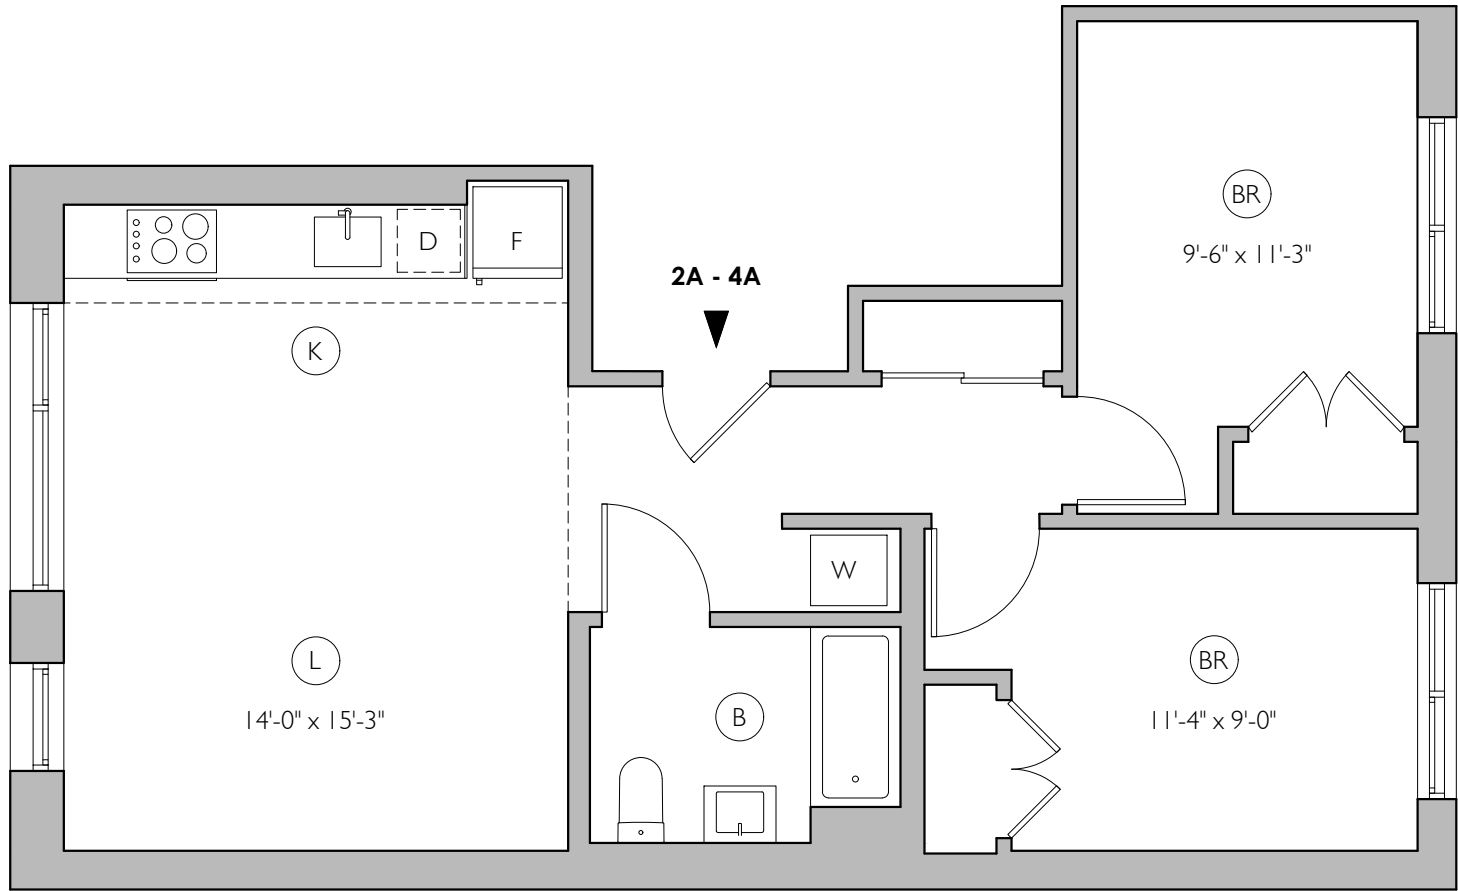

KEY

- B Bath
- BR Bedroom
- K Kitchen
- L Living / Dining

- D Dishwasher
- F Refrigerator
- W Washer / Dryer

BELLE GARDENS

331 Ralph Avenue Brooklyn NY 11233
 Block 1556
 Lot 07
 Date 08.27.24

UNIT 1A

Total Unit Area: 696 SF
 All dimensions are approximate.

KEY

- B Bath
- BR Bedroom
- K Kitchen
- L Living / Dining

- D Dishwasher
- F Refrigerator
- W Washer / Dryer

BELLE GARDENS

331 Ralph Avenue Brooklyn NY 11233
 Block 1556
 Lot 07
 Date 08.27.24

UNIT 1B

Total Unit Area: 553 SF
 All dimensions are approximate.

KEY

- B Bath
- BR Bedroom
- K Kitchen
- L Living / Dining

- D Dishwasher
- F Refrigerator
- W Washer / Dryer

BELLE GARDENS

331 Ralph Avenue Brooklyn NY 11233
 Block 1556
 Lot 07
 Date 08.27.24

UNITS 2A - 4A
 Total Unit Area: 696 SF
 All dimensions are approximate.

KEY

- B Bath
- BR Bedroom
- K Kitchen
- L Living / Dining
- D Dishwasher
- F Refrigerator
- W Washer / Dryer

BELLE GARDENS

331 Ralph Avenue Brooklyn NY 11233
 Block 1556
 Lot 07
 Date 08.27.24

UNITS 2B

Total Unit Area: 692 SF
 All dimensions are approximate.