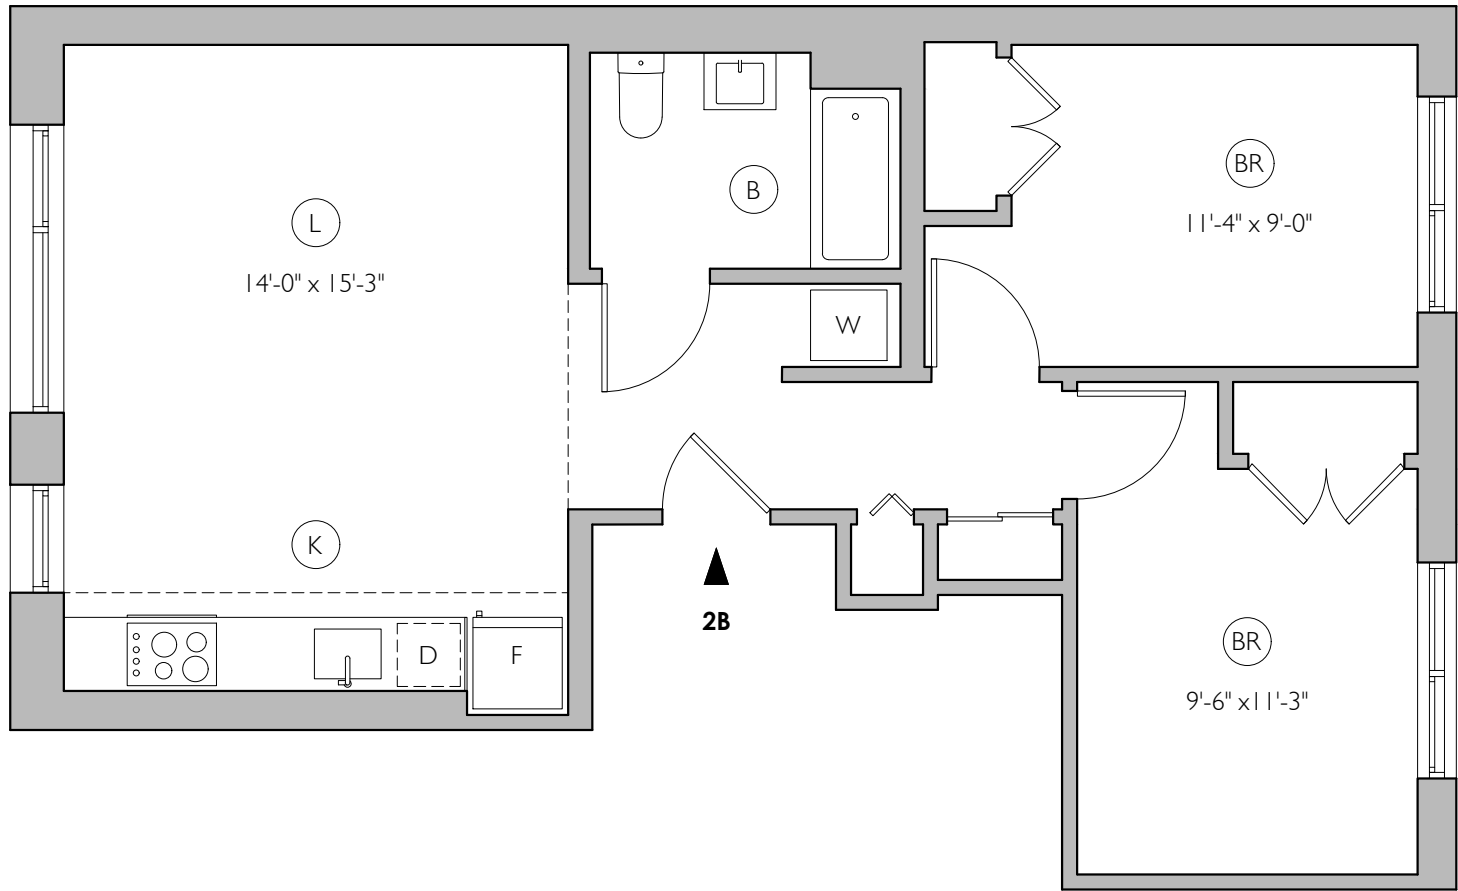

KEY

- B Bath
- BR Bedroom
- K Kitchen
- L Living / Dining

- D Dishwasher
- F Refrigerator
- W Washer / Dryer

BELLE GARDENS

331 Ralph Avenue Brooklyn NY 11233
 Block 1556
 Lot 07
 Date 08.27.24

UNIT 1B

Total Unit Area: 553 SF
 All dimensions are approximate.

KEY

- B Bath
- BR Bedroom
- K Kitchen
- L Living / Dining

- D Dishwasher
- F Refrigerator
- W Washer / Dryer

BELLE GARDENS

331 Ralph Avenue Brooklyn NY 11233
 Block 1556
 Lot 07
 Date 08.27.24

UNITS 2A - 4A
 Total Unit Area: 696 SF
 All dimensions are approximate.

KEY

- B Bath
- BR Bedroom
- K Kitchen
- L Living / Dining
- D Dishwasher
- F Refrigerator
- W Washer / Dryer

BELLE GARDENS

331 Ralph Avenue Brooklyn NY 11233
 Block 1556
 Lot 07
 Date 08.27.24

UNITS 2B

Total Unit Area: 692 SF
 All dimensions are approximate.

Total Unit Area: 696 SF
 All dimensions are approximate.

KEY

- B Bath
- BR Bedroom
- K Kitchen
- L Living / Dining
- T Terrace

- D Dishwasher
- F Refrigerator
- W Washer / Dryer

BELLE GARDENS

331 Ralph Avenue Brooklyn NY 11233
 Block 1556
 Lot 07
 Date 08.27.24