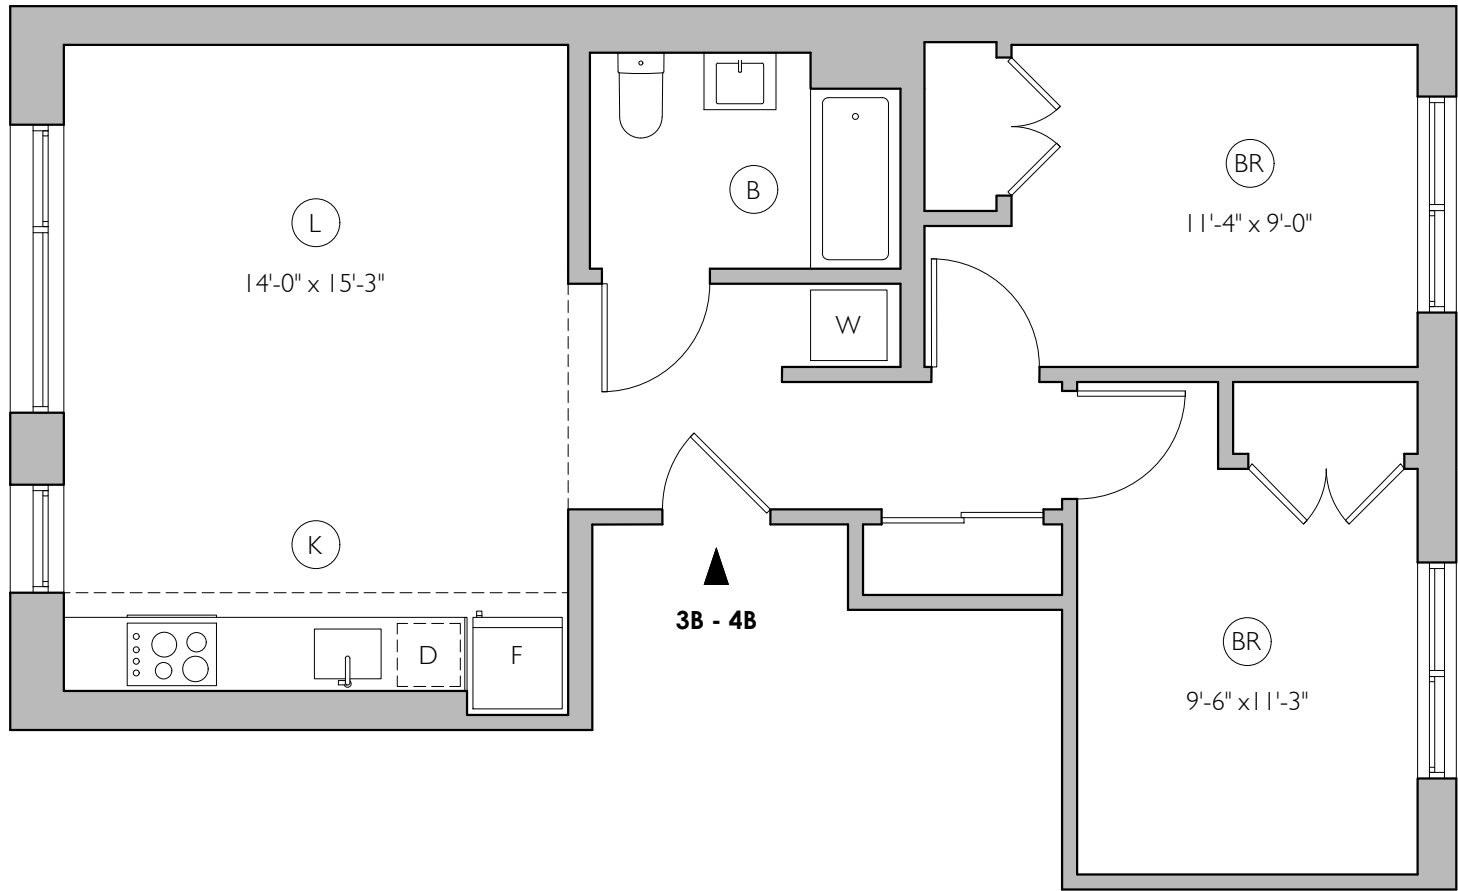

KEY

- B Bath
- BR Bedroom
- K Kitchen
- L Living / Dining

- D Dishwasher
- F Refrigerator
- W Washer / Dryer

BELLE GARDENS

331 Ralph Avenue Brooklyn NY 11233
 Block 1556
 Lot 07
 Date 08.27.24

UNITS 2A - 4A
 Total Unit Area: 696 SF
 All dimensions are approximate.

KEY

- B Bath
- BR Bedroom
- K Kitchen
- L Living / Dining
- D Dishwasher
- F Refrigerator
- W Washer / Dryer

BELLE GARDENS

331 Ralph Avenue Brooklyn NY 11233
 Block 1556
 Lot 07
 Date 08.27.24

UNITS 2B

Total Unit Area: 692 SF
 All dimensions are approximate.

KEY

- B Bath
- BR Bedroom
- K Kitchen
- L Living / Dining
- D Dishwasher
- F Refrigerator
- W Washer / Dryer

BELLE GARDENS

331 Ralph Avenue Brooklyn NY 11233
 Block 1556
 Lot 07
 Date 08.27.24

UNITS 3B - 4B

Total Unit Area: 696 SF
 All dimensions are approximate.

KEY

- B Bath
- BR Bedroom
- K Kitchen
- L Living / Dining
- T Terrace

- D Dishwasher
- F Refrigerator
- W Washer / Dryer

BELLE GARDENS

331 Ralph Avenue Brooklyn NY 11233
 Block 1556
 Lot 07
 Date 08.27.24