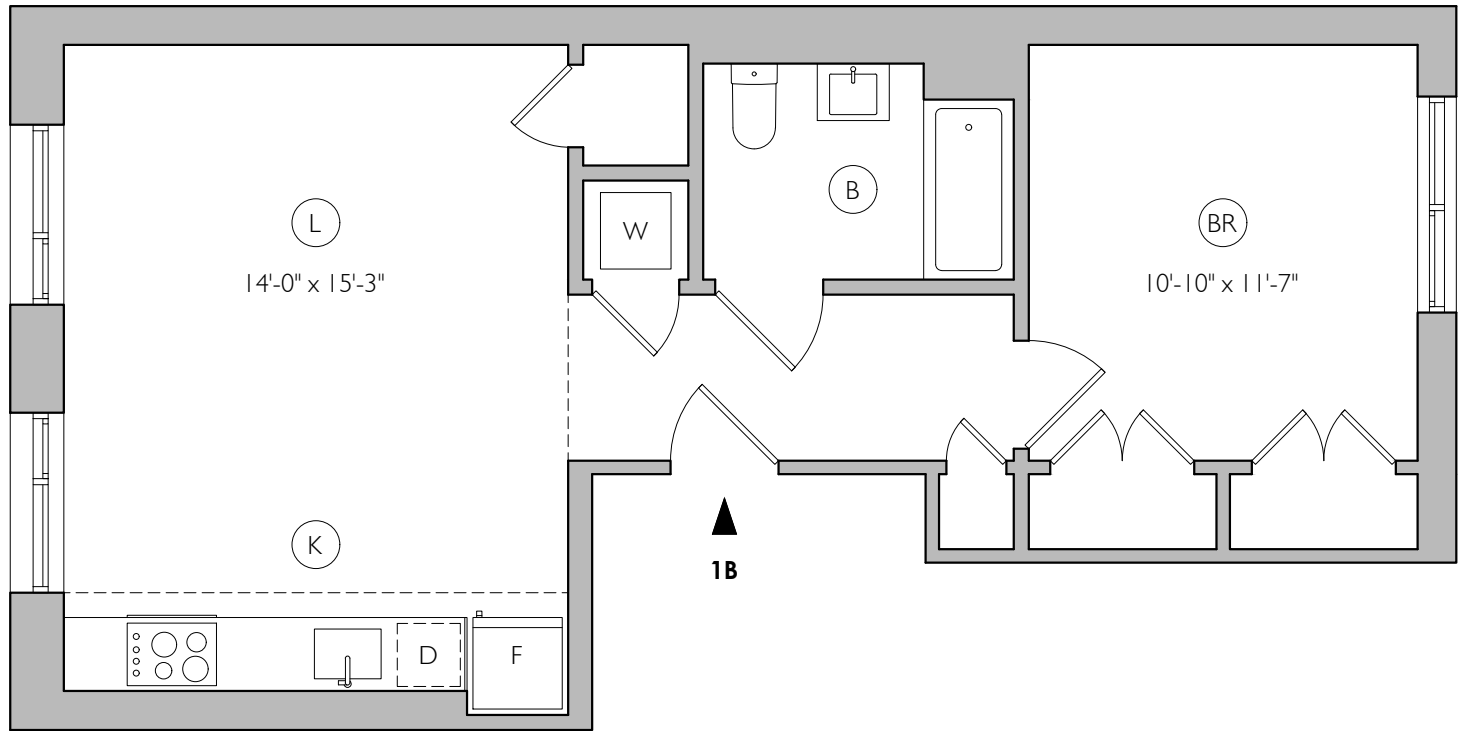

KEY

- B Bath
- BR Bedroom
- K Kitchen
- L Living / Dining

- D Dishwasher
- F Refrigerator
- W Washer / Dryer

BELLE GARDENS

331 Ralph Avenue Brooklyn NY 11233
 Block 1556
 Lot 07
 Date 08.27.24

UNIT 1A

Total Unit Area: 696 SF
 All dimensions are approximate.

KEY

- B Bath
- BR Bedroom
- K Kitchen
- L Living / Dining

- D Dishwasher
- F Refrigerator
- W Washer / Dryer

BELLE GARDENS

331 Ralph Avenue Brooklyn NY 11233
 Block 1556
 Lot 07
 Date 08.27.24

UNIT 1B

Total Unit Area: 553 SF
 All dimensions are approximate.

KEY

- B Bath
- BR Bedroom
- K Kitchen
- L Living / Dining

- D Dishwasher
- F Refrigerator
- W Washer / Dryer

BELLE GARDENS

331 Ralph Avenue Brooklyn NY 11233
 Block 1556
 Lot 07
 Date 08.27.24

UNITS 2A - 4A
 Total Unit Area: 696 SF
 All dimensions are approximate.

KEY

- B Bath
- BR Bedroom
- K Kitchen
- L Living / Dining
- D Dishwasher
- F Refrigerator
- W Washer / Dryer

BELLE GARDENS

331 Ralph Avenue Brooklyn NY 11233
 Block 1556
 Lot 07
 Date 08.27.24

UNITS 2B

Total Unit Area: 692 SF
 All dimensions are approximate.