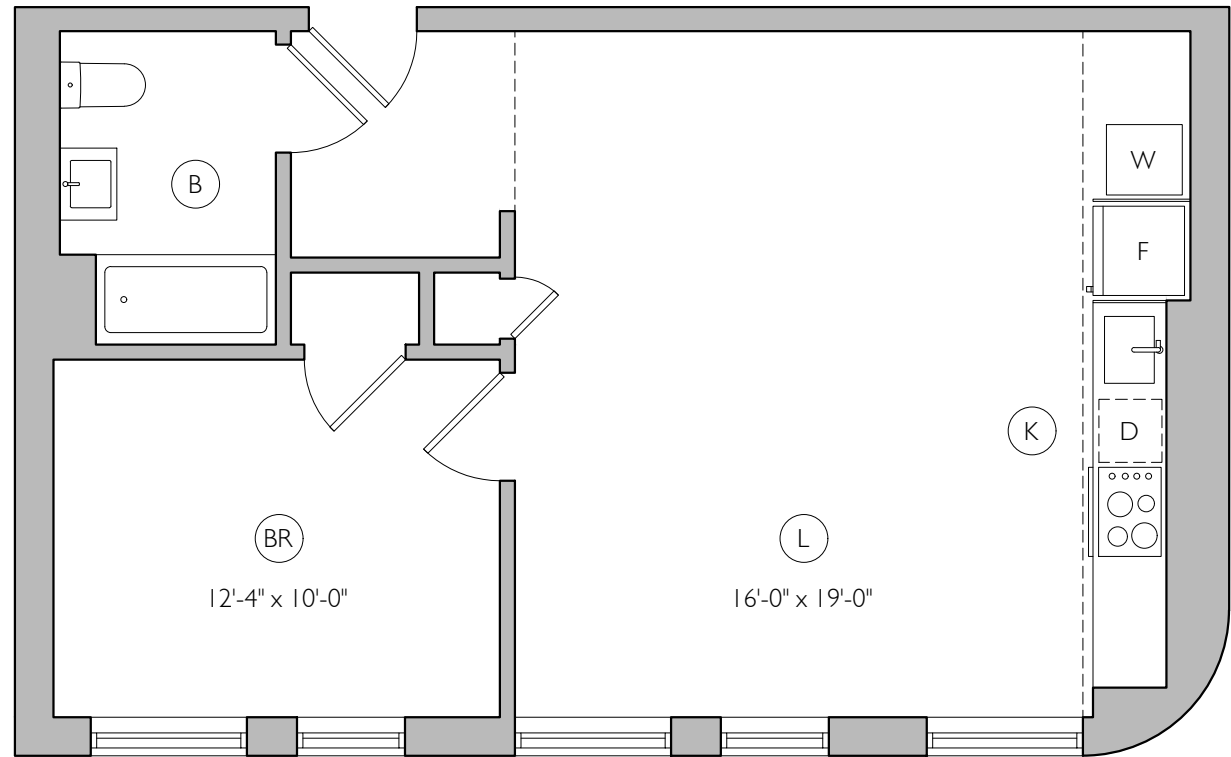

1A
▼

KEY

- B Bath
- BR Bedroom
- K Kitchen
- L Living / Dining
- D Dishwasher
- F Refrigerator
- W Washer / Dryer

BELLE GARDENS

37 Rochester Avenue Brooklyn NY 11233
 Block 1709
 Lot 09
 Date 08.27.24

UNIT 1A

Total Unit Area: 552 SF
 All dimensions are approximate.

KEY

- B Bath
- BR Bedroom
- K Kitchen
- L Living / Dining
- D Dishwasher
- F Refrigerator
- W Washer / Dryer

BELLE GARDENS

37 Rochester Avenue Brooklyn NY 11233
 Block 1709
 Lot 09
 Date 08.27.24

UNIT 1B

Total Unit Area: 551 SF
 All dimensions are approximate.

KEY

- B Bath
- BR Bedroom
- K Kitchen
- L Living / Dining
- D Dishwasher
- F Refrigerator
- W Washer / Dryer

BELLE GARDENS

37 Rochester Avenue Brooklyn NY 11233
 Block 1709
 Lot 09
 Date 08.27.24

UNITS 2A - 4A

Total Unit Area: 811 SF
 All dimensions are approximate.

KEY

- B Bath
- BR Bedroom
- K Kitchen
- L Living / Dining
- D Dishwasher
- F Refrigerator
- W Washer / Dryer

BELLE GARDENS

37 Rochester Avenue Brooklyn NY 11233
 Block 1709
 Lot 09
 Date 08.27.24