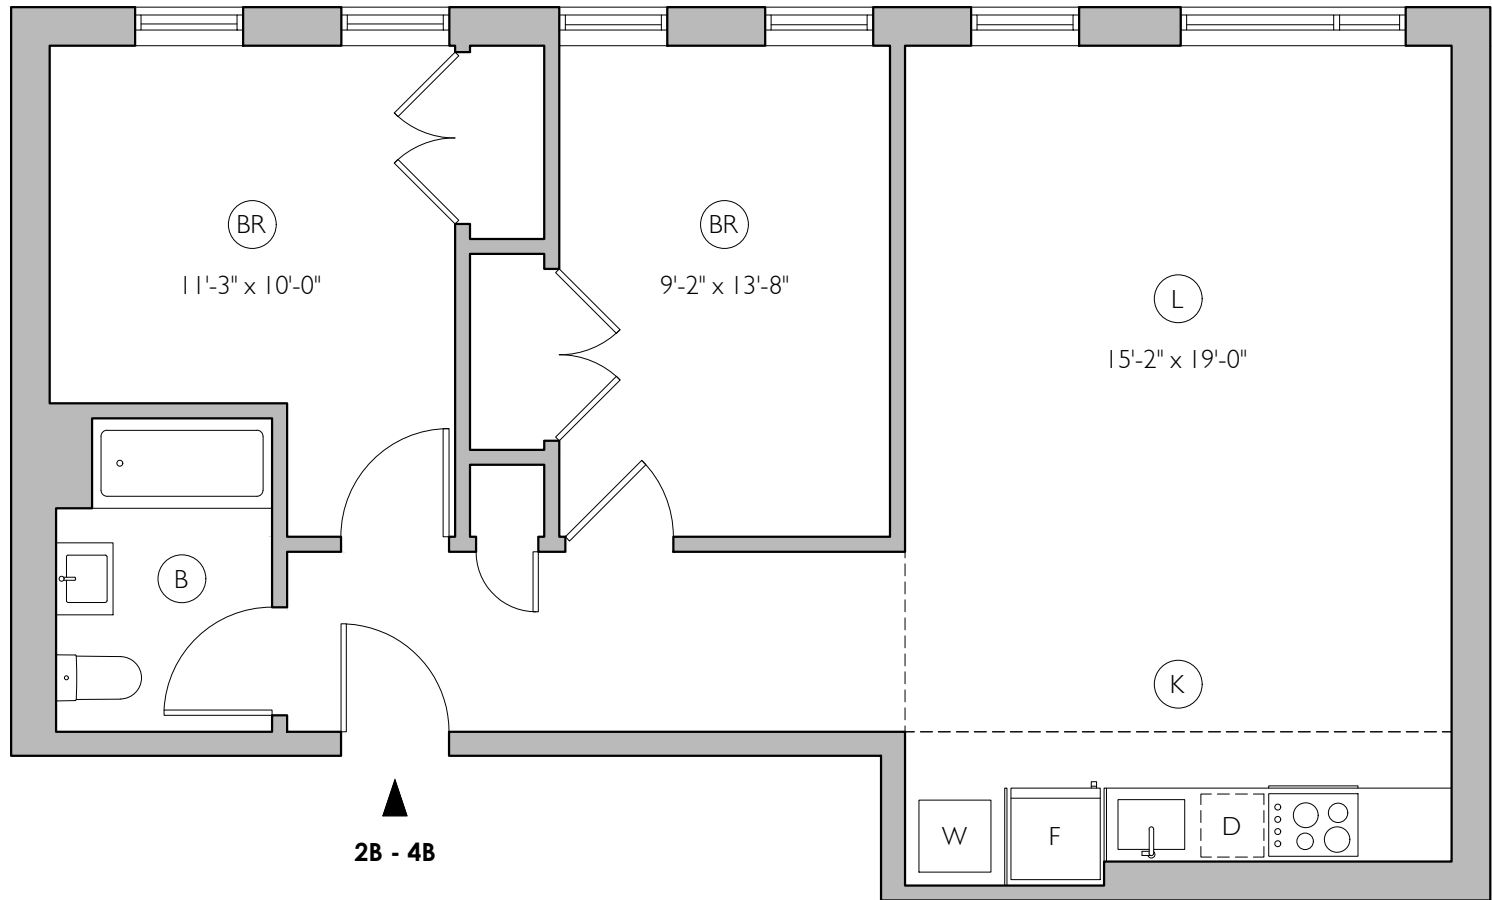

Total Unit Area: 552 SF
 All dimensions are approximate.

KEY

- B Bath
- BR Bedroom
- K Kitchen
- L Living / Dining
- D Dishwasher
- F Refrigerator
- W Washer / Dryer

BELLE GARDENS

37 Rochester Avenue Brooklyn NY 11233
 Block 1709
 Lot 09
 Date 08.27.24

UNIT 1B

Total Unit Area: 551 SF
 All dimensions are approximate.

KEY

- B Bath
- BR Bedroom
- K Kitchen
- L Living / Dining
- D Dishwasher
- F Refrigerator
- W Washer / Dryer

BELLE GARDENS

37 Rochester Avenue Brooklyn NY 11233
 Block 1709
 Lot 09
 Date 08.27.24

UNITS 2A - 4A

Total Unit Area: 811 SF
 All dimensions are approximate.

KEY

- B Bath
- BR Bedroom
- K Kitchen
- L Living / Dining
- D Dishwasher
- F Refrigerator
- W Washer / Dryer

BELLE GARDENS

37 Rochester Avenue Brooklyn NY 11233
 Block 1709
 Lot 09
 Date 08.27.24

UNITS 2B - 4B

Total Unit Area: 811 SF
 All dimensions are approximate.