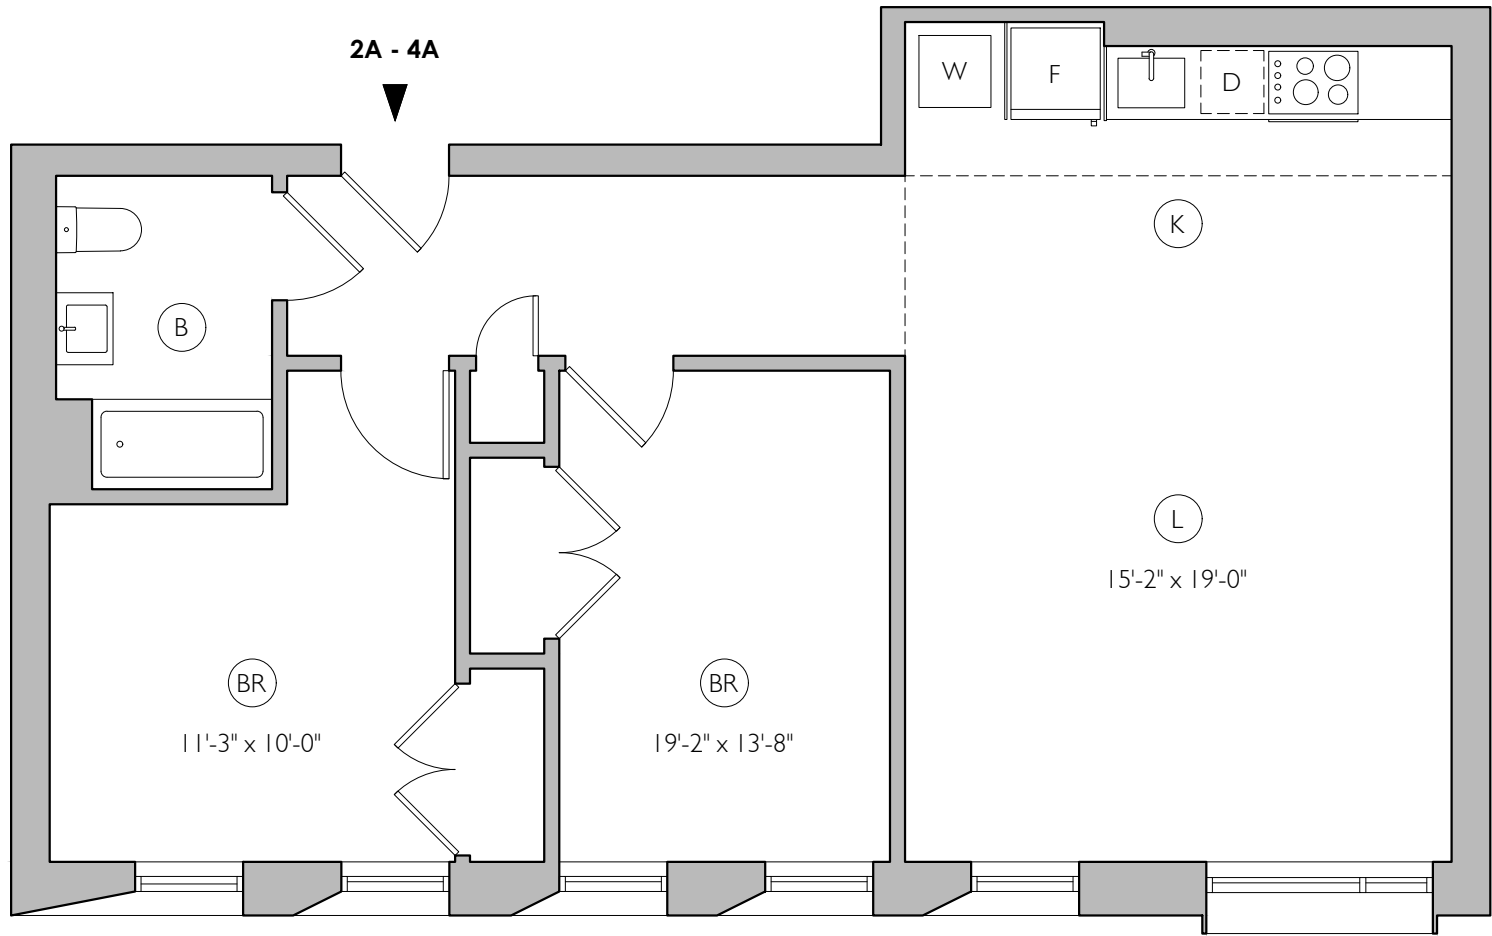

Total Unit Area: 552 SF
 All dimensions are approximate.

KEY

- B Bath
- BR Bedroom
- K Kitchen
- L Living / Dining
- D Dishwasher
- F Refrigerator
- W Washer / Dryer

BELLE GARDENS

37 Rochester Avenue Brooklyn NY 11233
 Block 1709
 Lot 09
 Date 08.27.24

UNIT 1B

Total Unit Area: 551 SF
 All dimensions are approximate.

KEY

- B Bath
- BR Bedroom
- K Kitchen
- L Living / Dining
- D Dishwasher
- F Refrigerator
- W Washer / Dryer

BELLE GARDENS

37 Rochester Avenue Brooklyn NY 11233
 Block 1709
 Lot 09
 Date 08.27.24

UNITS 2A - 4A

Total Unit Area: 811 SF
 All dimensions are approximate.

KEY

- B Bath
- BR Bedroom
- K Kitchen
- L Living / Dining
- D Dishwasher
- F Refrigerator
- W Washer / Dryer

BELLE GARDENS

37 Rochester Avenue Brooklyn NY 11233
 Block 1709
 Lot 09
 Date 08.27.24

UNITS 2B - 4B

Total Unit Area: 811 SF
 All dimensions are approximate.