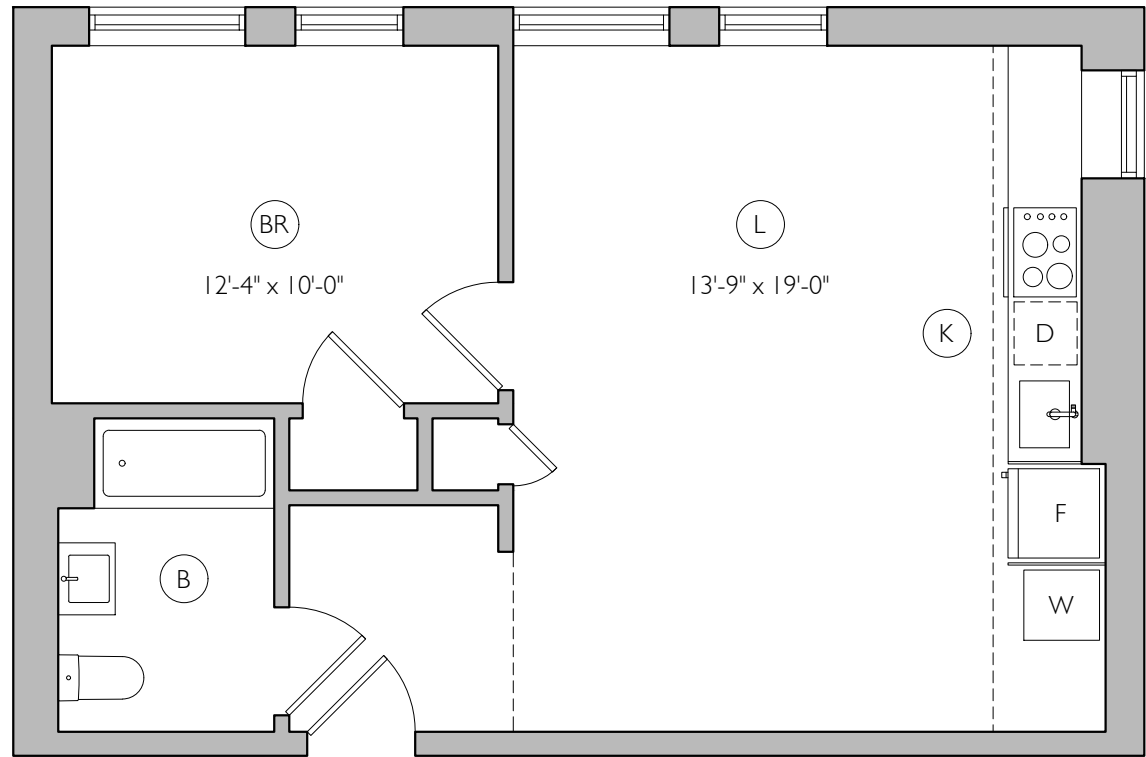

1A
▼

KEY

- B Bath
- BR Bedroom
- K Kitchen
- L Living / Dining
- D Dishwasher
- F Refrigerator
- W Washer / Dryer

BELLE GARDENS

37 Rochester Avenue Brooklyn NY 11233
 Block 1709
 Lot 09
 Date 08.27.24

UNIT 1A

Total Unit Area: 552 SF
 All dimensions are approximate.

KEY

- B Bath
- BR Bedroom
- K Kitchen
- L Living / Dining
- D Dishwasher
- F Refrigerator
- W Washer / Dryer

BELLE GARDENS

37 Rochester Avenue Brooklyn NY 11233
 Block 1709
 Lot 09
 Date 08.27.24

UNIT 1B

Total Unit Area: 551 SF
 All dimensions are approximate.

KEY

- B Bath
- BR Bedroom
- K Kitchen
- L Living / Dining
- D Dishwasher
- F Refrigerator
- W Washer / Dryer

BELLE GARDENS

37 Rochester Avenue Brooklyn NY 11233
 Block 1709
 Lot 09
 Date 08.27.24

UNITS 2A - 4A

Total Unit Area: 811 SF
 All dimensions are approximate.

KEY

- B Bath
- BR Bedroom
- K Kitchen
- L Living / Dining
- D Dishwasher
- F Refrigerator
- W Washer / Dryer

BELLE GARDENS

37 Rochester Avenue Brooklyn NY 11233
 Block 1709
 Lot 09
 Date 08.27.24